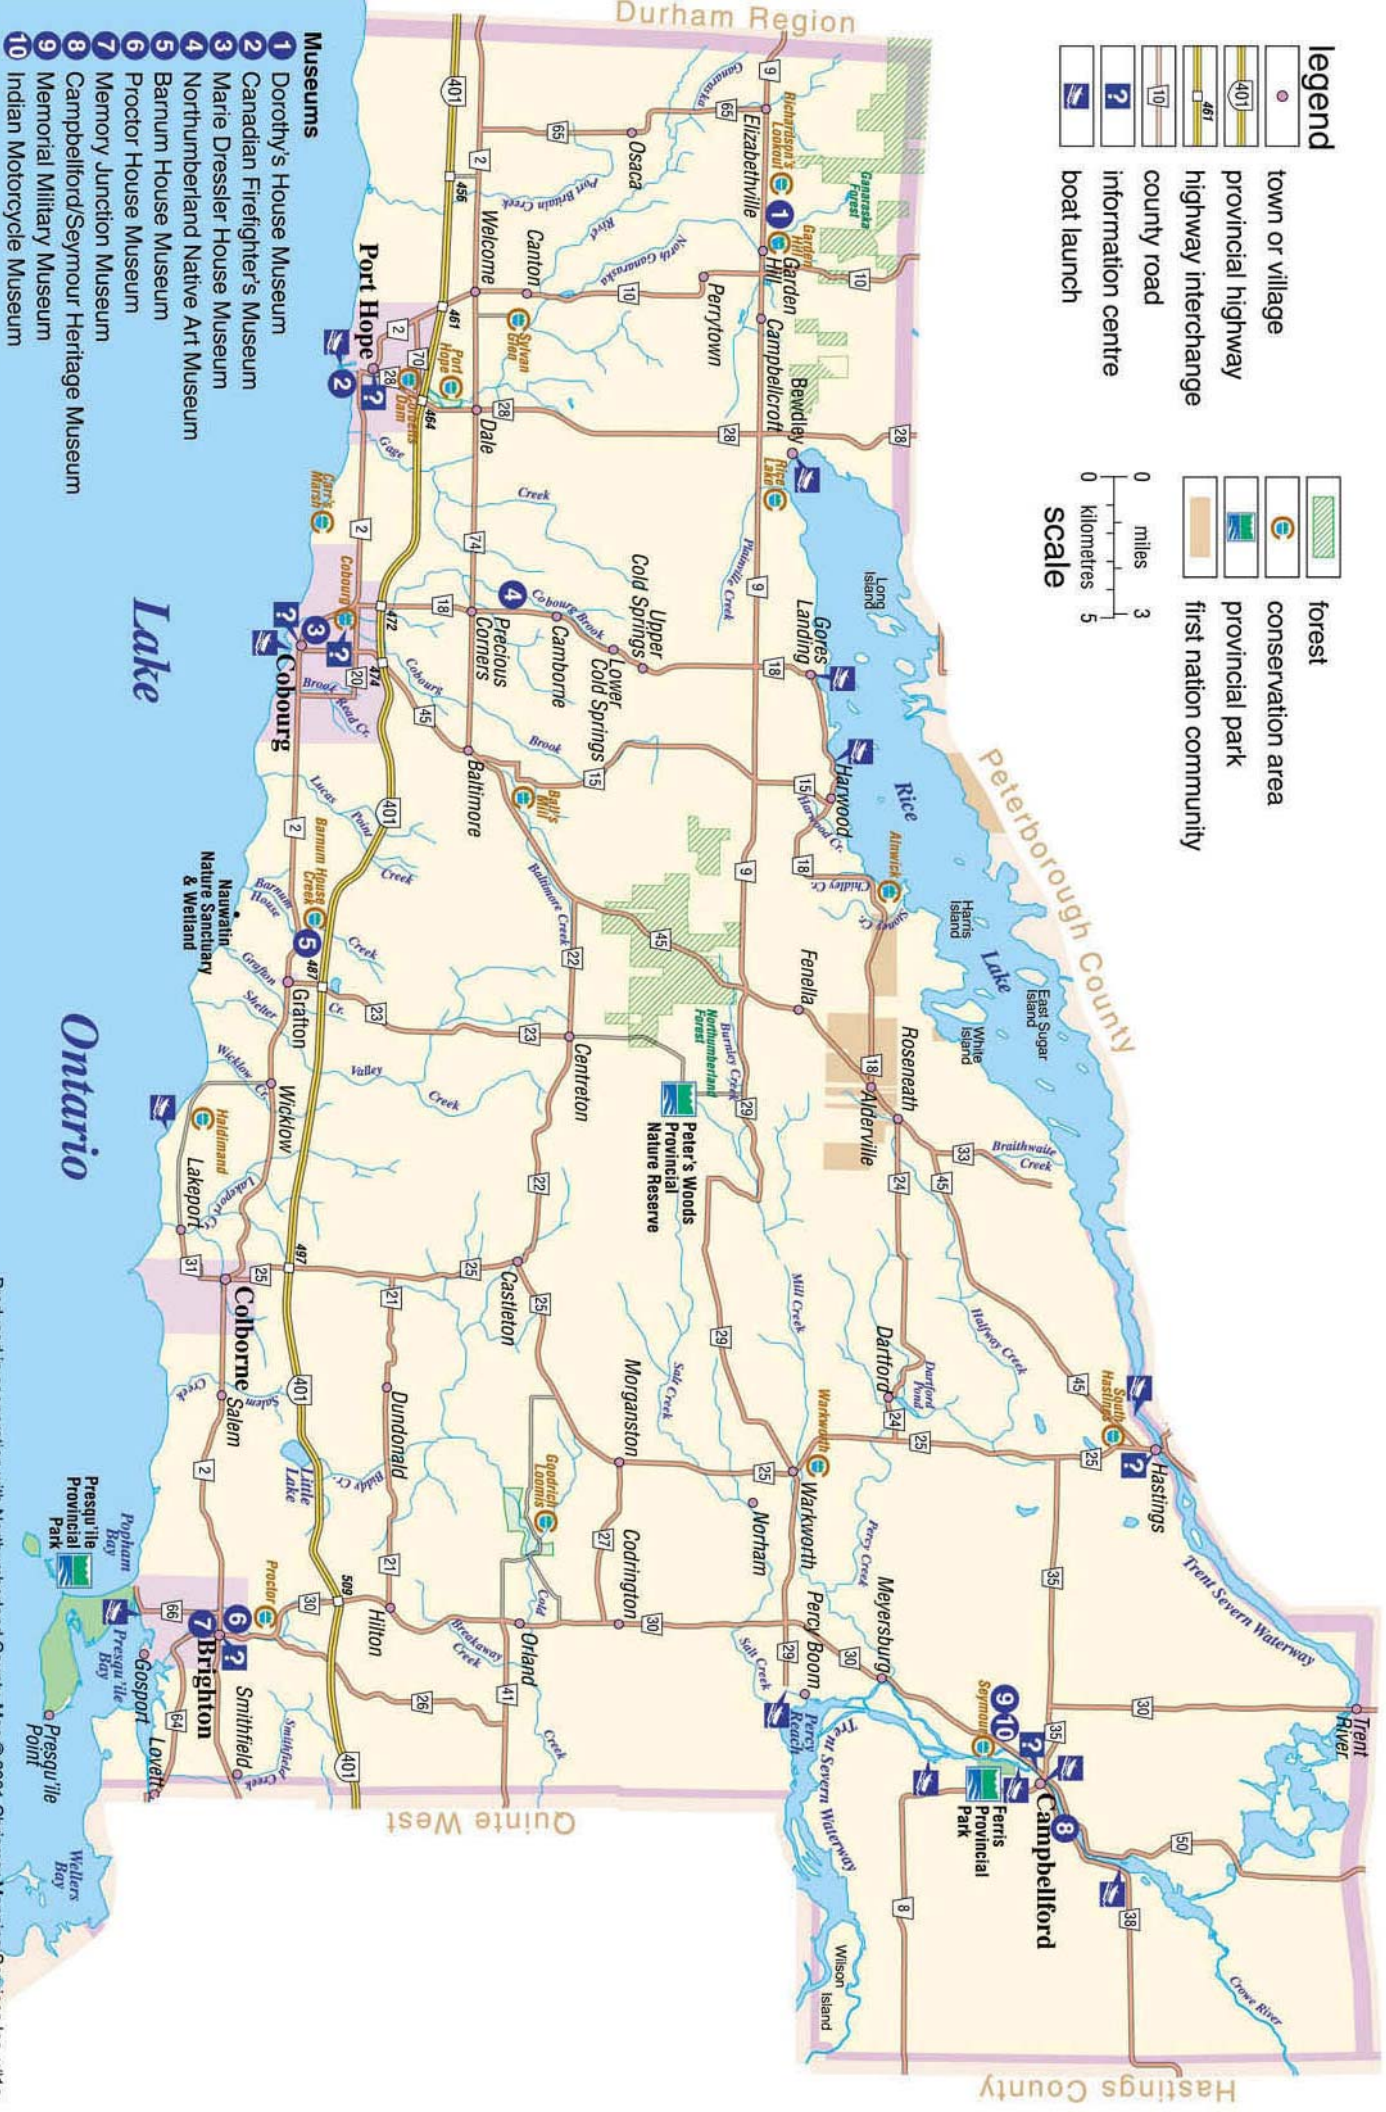

Map of Northumberland County

Courtesy of Northumberland Tourism

<http://NorthumberlandTourism.com>

legend

- town or village
- provincial highway
- highway interchange
- county road
- information centre
- boat launch
- forest
- conservation area
- provincial park
- first nation community

scale

0 miles 3
0 kilometres 5

- Museums**
- 1 Dorothy's House Museum
 - 2 Canadian Firefighter's Museum
 - 3 Marie Dressler House Museum
 - 4 Northumberland Native Art Museum
 - 5 Barnum House Museum
 - 6 Proctor House Museum
 - 7 Memory Junction Museum
 - 8 Campbellford/Seymour Heritage Museum
 - 9 Memorial Military Museum
 - 10 Indian Motorcycle Museum